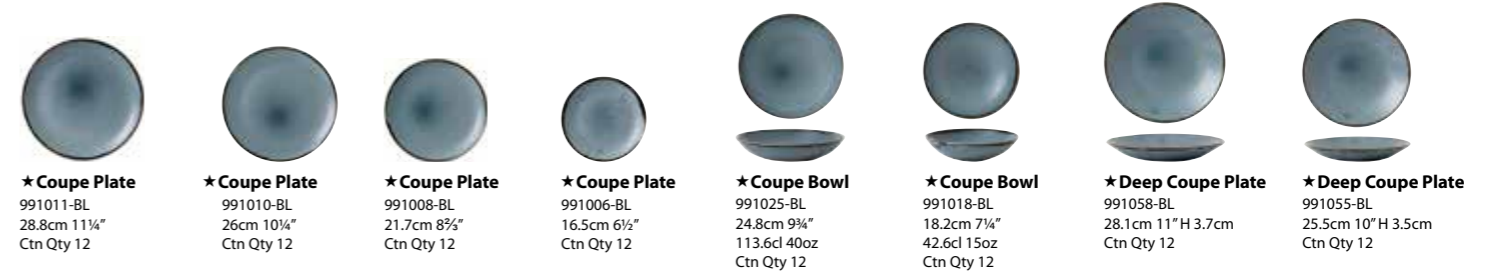

Harvest Blue