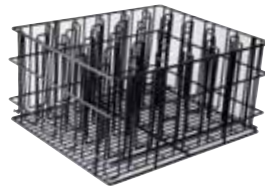

Black PVC Coated
High Sided

Item No. Dimensions
30602-BK 435 x 355 x 125mm

GLASS BASKET - SQUARE

White PVC Coated
High Sided

Item No. Dimensions
30607 355 x 355 x 125mm

GLASS BASKET - SQUARE

Black PVC Coated
High Sided

Item No. Dimensions
30607-BK 355 x 355 x 125mm

20 COMPARTMENT GLASS BASKET

Black PVC Coated

Item No. Dimensions
30920 430 x 355 x 215mm

INFO Compartment Size: 80 x 80mm

30 COMPARTMENT GLASS BASKET

Black PVC Coated

Item No. Dimensions
30930 430 x 355 x 215mm

INFO Compartment Size: 60 x 60mm

DRIP TRAY FOR GLASS BASKETS - SQUARE

Stainless Steel

Item No. Dimensions
30545 360 x 360 x 25mm

DRIP TRAY FOR GLASS BASKETS - RECTANGULAR