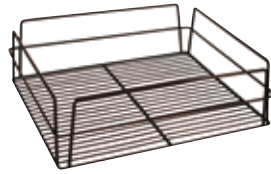

GLASS BASKET - RECTANGULAR
 Black PVC Coated
 Item No. Dimensions
30600-BK 435 x 355 x 75mm

GLASS BASKET - RECTANGULAR
 Chrome Plated
 Item No. Dimensions
30600-CH 435 x 355 x 75mm

GLASS BASKET - RECTANGULAR
 Zinc Plated
 Item No. Dimensions
30601 435 x 355 x 75mm

GLASS BASKET - SQUARE
 White PVC Coated
 Item No. Dimensions
30605 355 x 355 x 75mm

GLASS BASKET - SQUARE
 Black PVC Coated
 Item No. Dimensions
30605-BK 355 x 355 x 75mm

GLASS BASKET - SQUARE
 Chrome Plated
 Item No. Dimensions
30605-CH 355 x 355 x 75mm

GLASS BASKET - SQUARE
 Zinc Plated
 Item No. Dimensions
30606 355 x 355 x 75mm

GLASS BASKET - RECTANGULAR

White PVC Coated
High Sided

Item No. Dimensions
30602 435 x 355 x 125mm

GLASS BASKET - RECTANGULAR

Black PVC Coated
High Sided

Item No. Dimensions
30602-BK 435 x 355 x 125mm

GLASS BASKET - SQUARE

White PVC Coated
High Sided

Item No. Dimensions
30607 355 x 355 x 125mm

GLASS BASKET - SQUARE

Black PVC Coated
High Sided