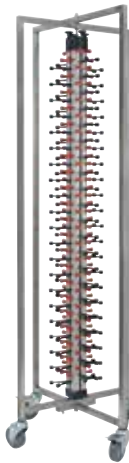

Item No.

TR-526
TR-528
TR-530

Dimensions

710 x 405 x 810mm
 810 x 455 x 855mm
 855 x 535 x 930mm

**INFO SPARE PARTS:**

TR-525-WS Wheel without brake
TR-525-WB Wheel with brake

caterrax

INGREDIENT BIN
With polycarbonate scoop

Item No.	Dimensions	Capacity
TR-901	333 x 743 x 711mm	81ltr

caterrax

INGREDIENT BIN
With polycarbonate scoop

Item No.	Dimensions	Capacity
TR-902	394 x 749 x 711mm	102ltr

INFO SPARE PARTS:

- TR-920** Wheel without brake
- TR-921** Wheel with brake

PLATE STACKING TROLLEY
Holds up to 84 plates

Item No.	Dimensions
TR-500	650 x 590 x 1900mm

INFO SPARE PARTS:

- TR-500-WS** Wheel without brake
- TR-500-WB** Wheel with brake

pujadas

DISPOSABLE COVERS & DISPENSER
100 Covers Per Pack