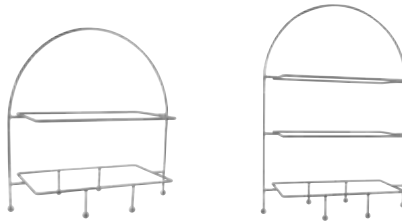

RECTANGULAR DISPLAY STAND

Chrome Plated
Ring Measurement: 420 x 240mm

Item No.	Description	Height
76260	2 Tier	515mm
76261	3 Tier	705mm