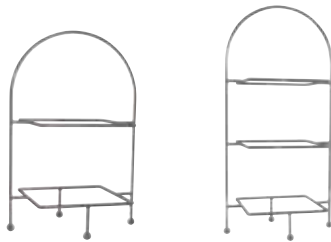

SQUARE DISPLAY STAND

Chrome Plated
Ring Measurement: 240 x 240mm

Item No.	Description	Height
76250	2 Tier	520mm
76251	3 Tier	705mm