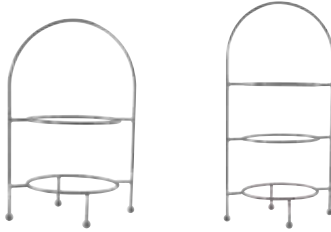

ROUND DISPLAY STAND

Chrome Plated
Ring Measurement: 220mm

Item No.	Description	Height
76270	2 Tier	470mm
76271	3 Tier	620mm